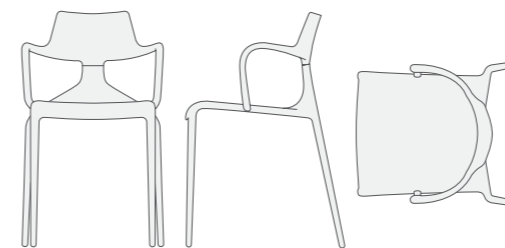

DIAGRAMS AND TECHNICAL SCHEMES

PUNK

Dimensioni / Size
L 47 w 53 h 81 hs 46 cm

Materiali / Materials
Seduta in polipropilene / Polypropylene seat
Schienale in policarbonato / Polycarbonate back

Nuovi colori lucidi /
New polished colours

SHARK

Dimensioni / Size
L 58 w 53 h 81 hs 46 cm

Materiali / Materials
Seduta e schienale in polipropilene /
Polypropylene seat and back

MATERIALI / MATERIALS

Polipropilene / Polypropylene

P001
Bianco / White