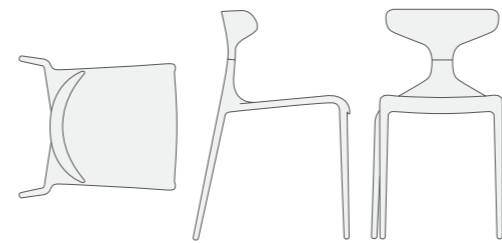

DIAGRAMS AND TECHNICAL SCHEMES

PUNK

Dimensioni / Size
L 47 w 53 h 81 hs 46 cm

Materiali / Materials
Seduta in polipropilene / Polypropylene seat
Schienale in policarbonato / Polycarbonate back

Nuovi colori lucidi /
New polished colours